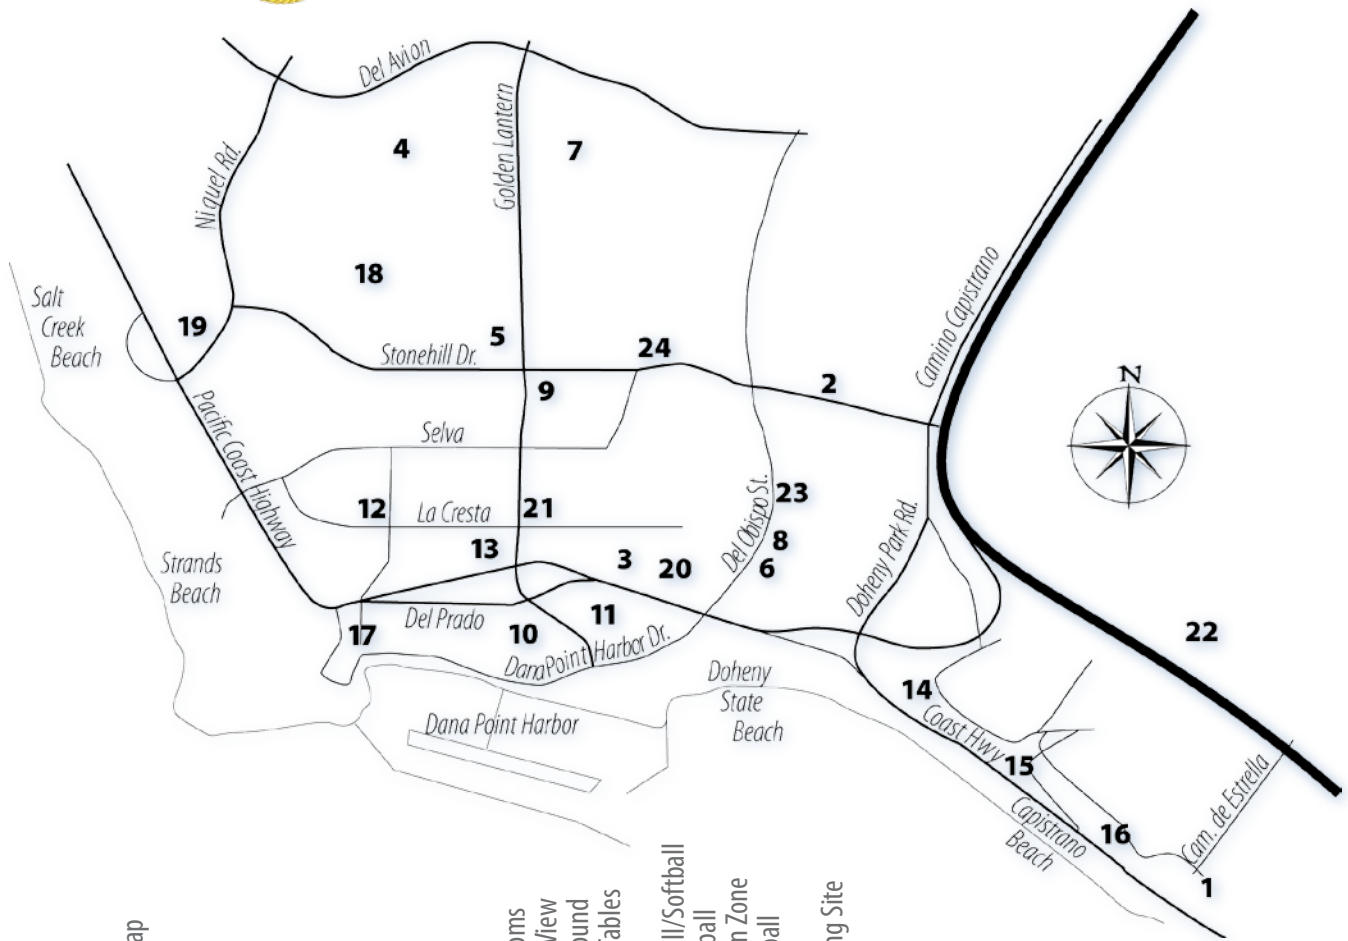

# City of Dana Point Parks & Facilities

# on map	PARK/FACILITY	Restrooms	Ocean View	Playground	Picnic Tables	BBQs	Baseball/Softball	Basketball	Dog Fun Zone	Volleyball	Tennis	Wedding Site	ADDRESS
1	Chloe Luke Overlook		•										Camino Capistrano @ Camino de Estrella
2	Creekside Park	•		•	•	•		•	•	•			25743 Stonehill Drive
3	Crystal Cove Park		•						•				25044 Via Elevado
4	Dana Crest Park			•	•	•		•					24461 Josiah Drive
5	Dana Hills High School	•					•	•				•	33333 Golden Lantern
6	Dana Point Community Center	•						•		•			34052 Del Obispo Street
7	Dana Woods Park				•	•							24900 Dana Woods
8	Del Obispo Park	•		•	•	•	•	•				•	34052 Del Obispo Street
9	Harry Otsubo Community Gardens		•										Stonehill @ Golden Lantern
10	Heritage Park		•						•				• 34400 Old Golden Lantern
11	Lantern Bay Park	•	•	•	•	•							• 25111 Park Lantern Road
12	Lantern Village Community Park												La Cresta @ Violet Lantern
13	La Plaza Park				•								Pacific Coast Highway N of Golden Lantern
14	Louise Leyden Park		•										Dana Bluff W. @ Via Verde
15	Palisades Gazebo		•										• 26401 Palisades Drive
16	Pines Park		•	•	•	•							• 34941 Camino Capistrano
17	Samson Overview Gazebo		•										• at the end of Blue Lantern
18	Sea Canyon Park	•		•	•	•			•				33093 Santiago Drive
19	Sea Terrace Park		•	•	•				•				Pacific Coast Highway @ Niguel Road
20	Sea View Park		•	•									25262 Manzanita
21	Shipwreck Park		•	•									33972 Golden Lantern
22	Sunset Park	•		•	•	•							33345 Calle Naranja
23	Sycamore Creek Trail												Del Obispo @ Quail Run
24	Thunderbird Park	•		•	•	•	•	•					33422 Ocean Hill Drive