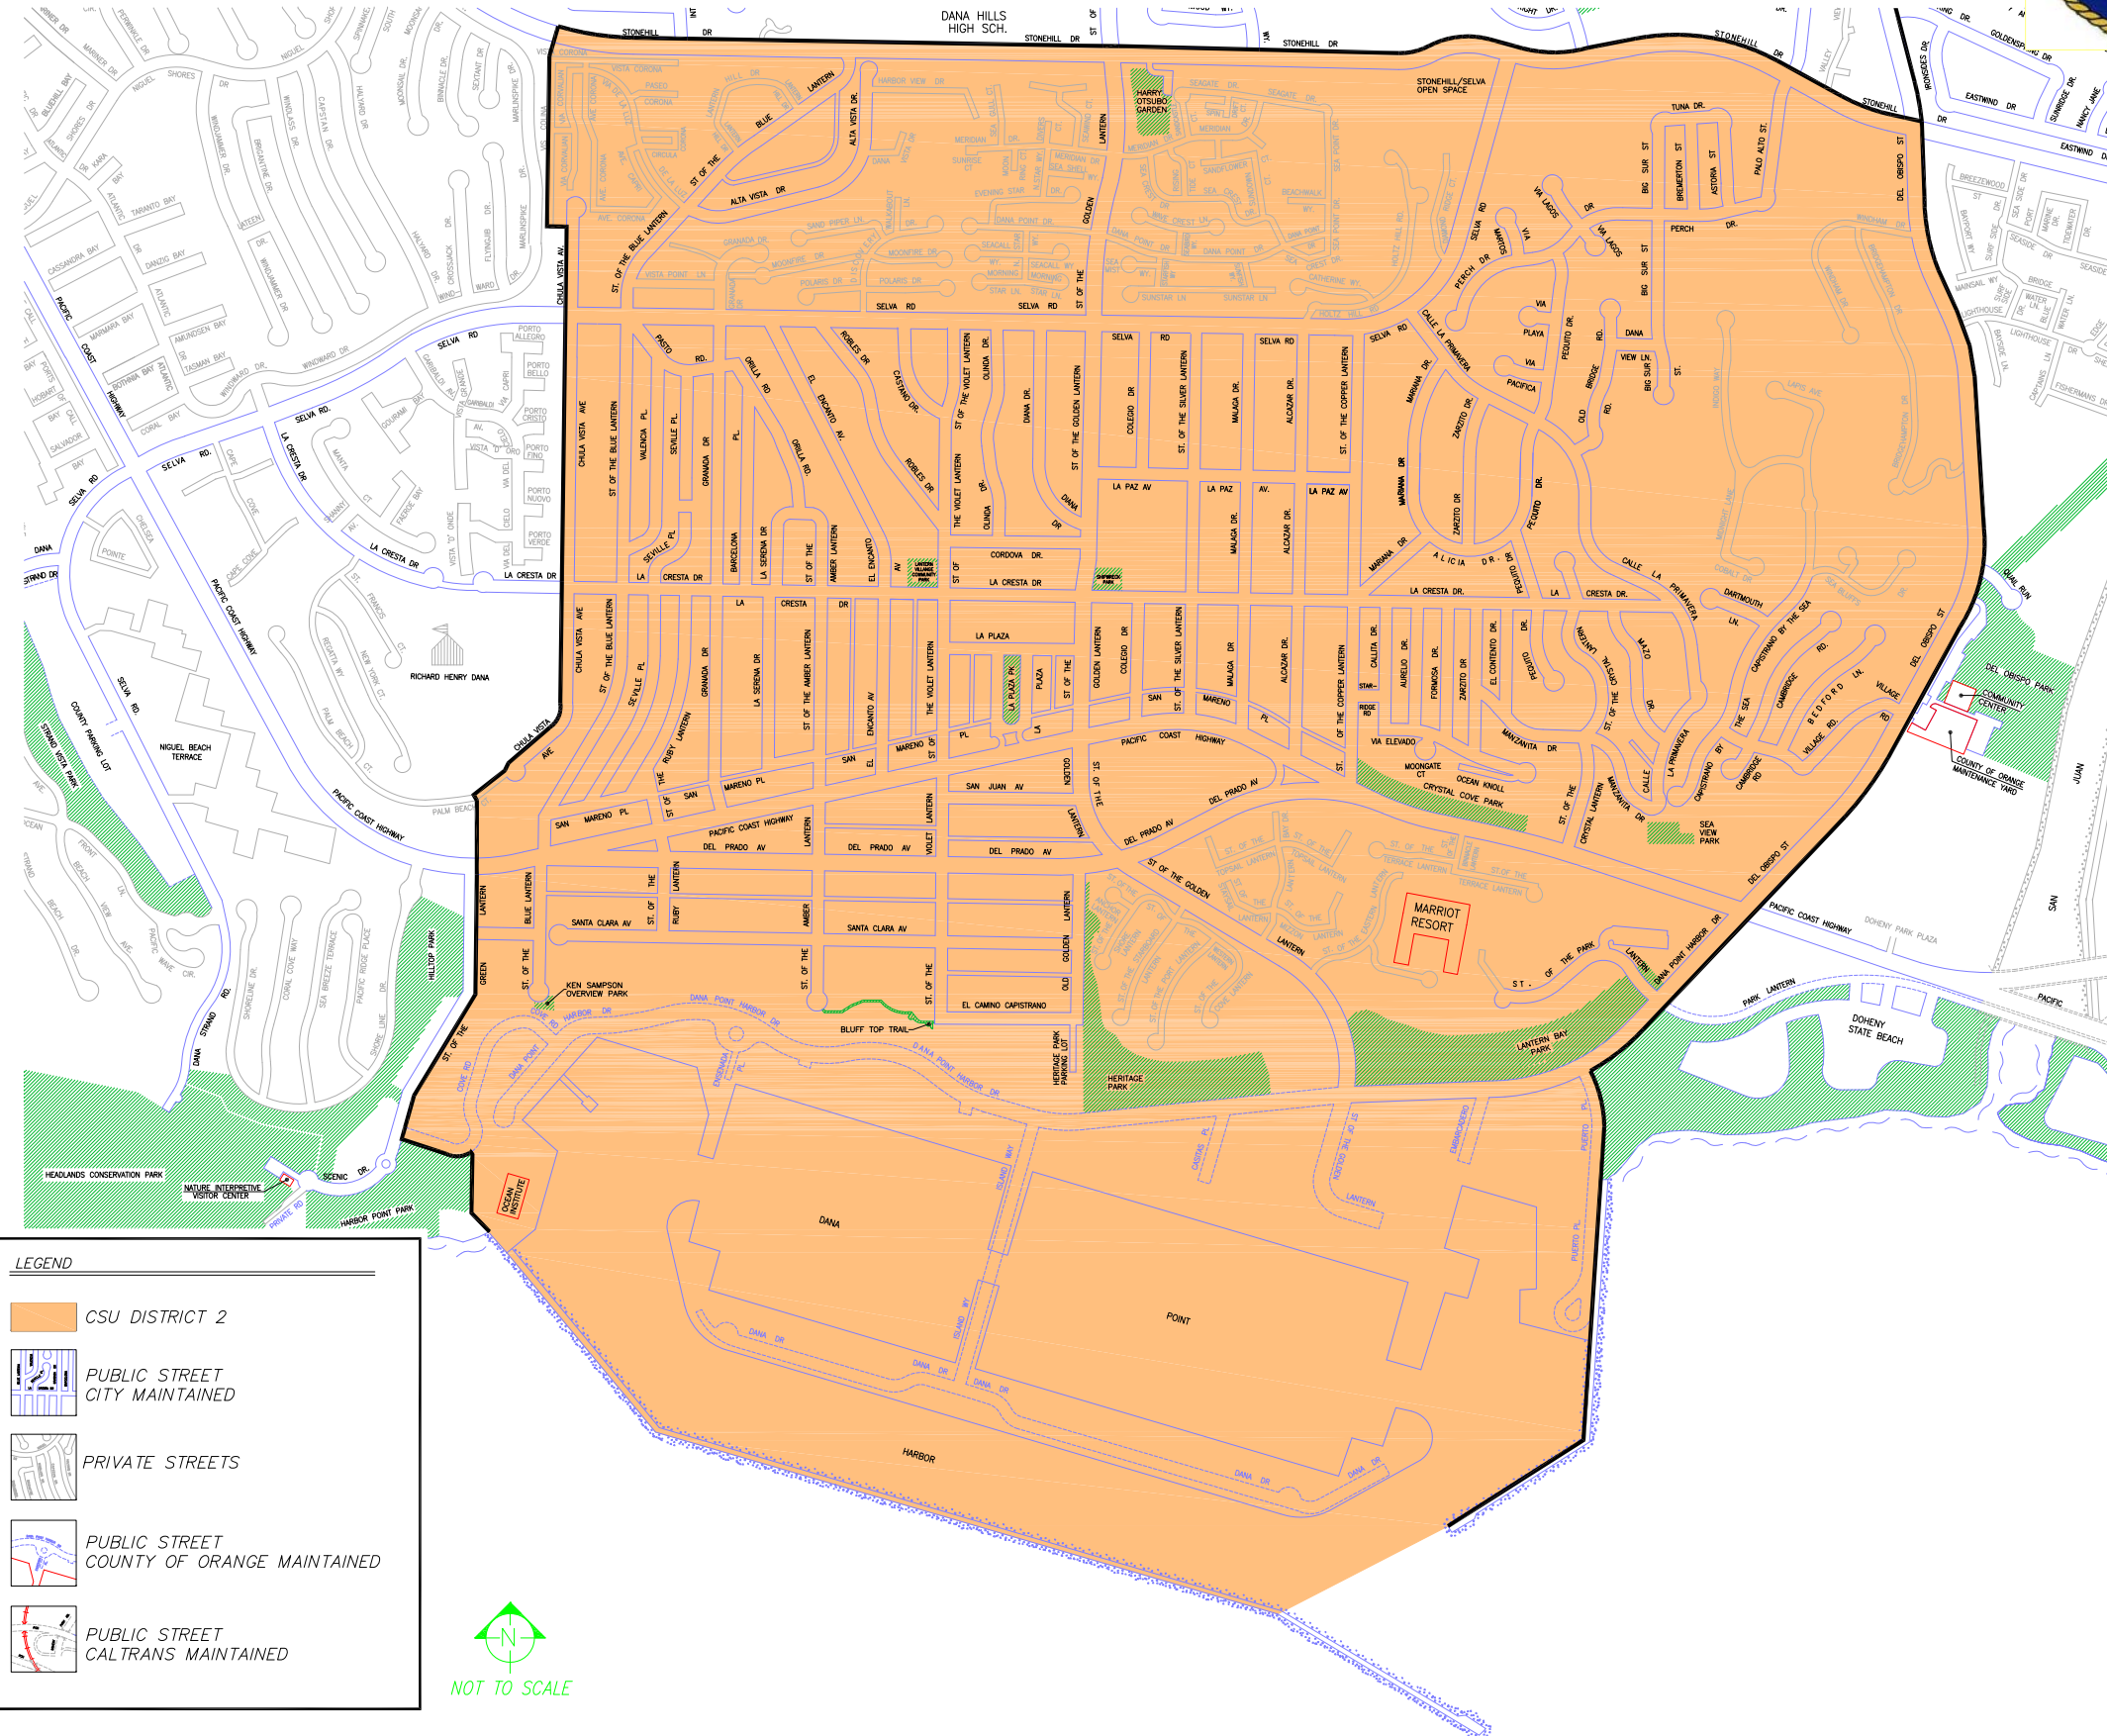

CITY OF DANA POINT COMMUNITY SERVICES UNIT

DISTRICT 2 MAP

LEGEND

- CSU DISTRICT 2
- PUBLIC STREET CITY MAINTAINED
- PRIVATE STREETS
- PUBLIC STREET COUNTY OF ORANGE MAINTAINED
- PUBLIC STREET CALTRANS MAINTAINED