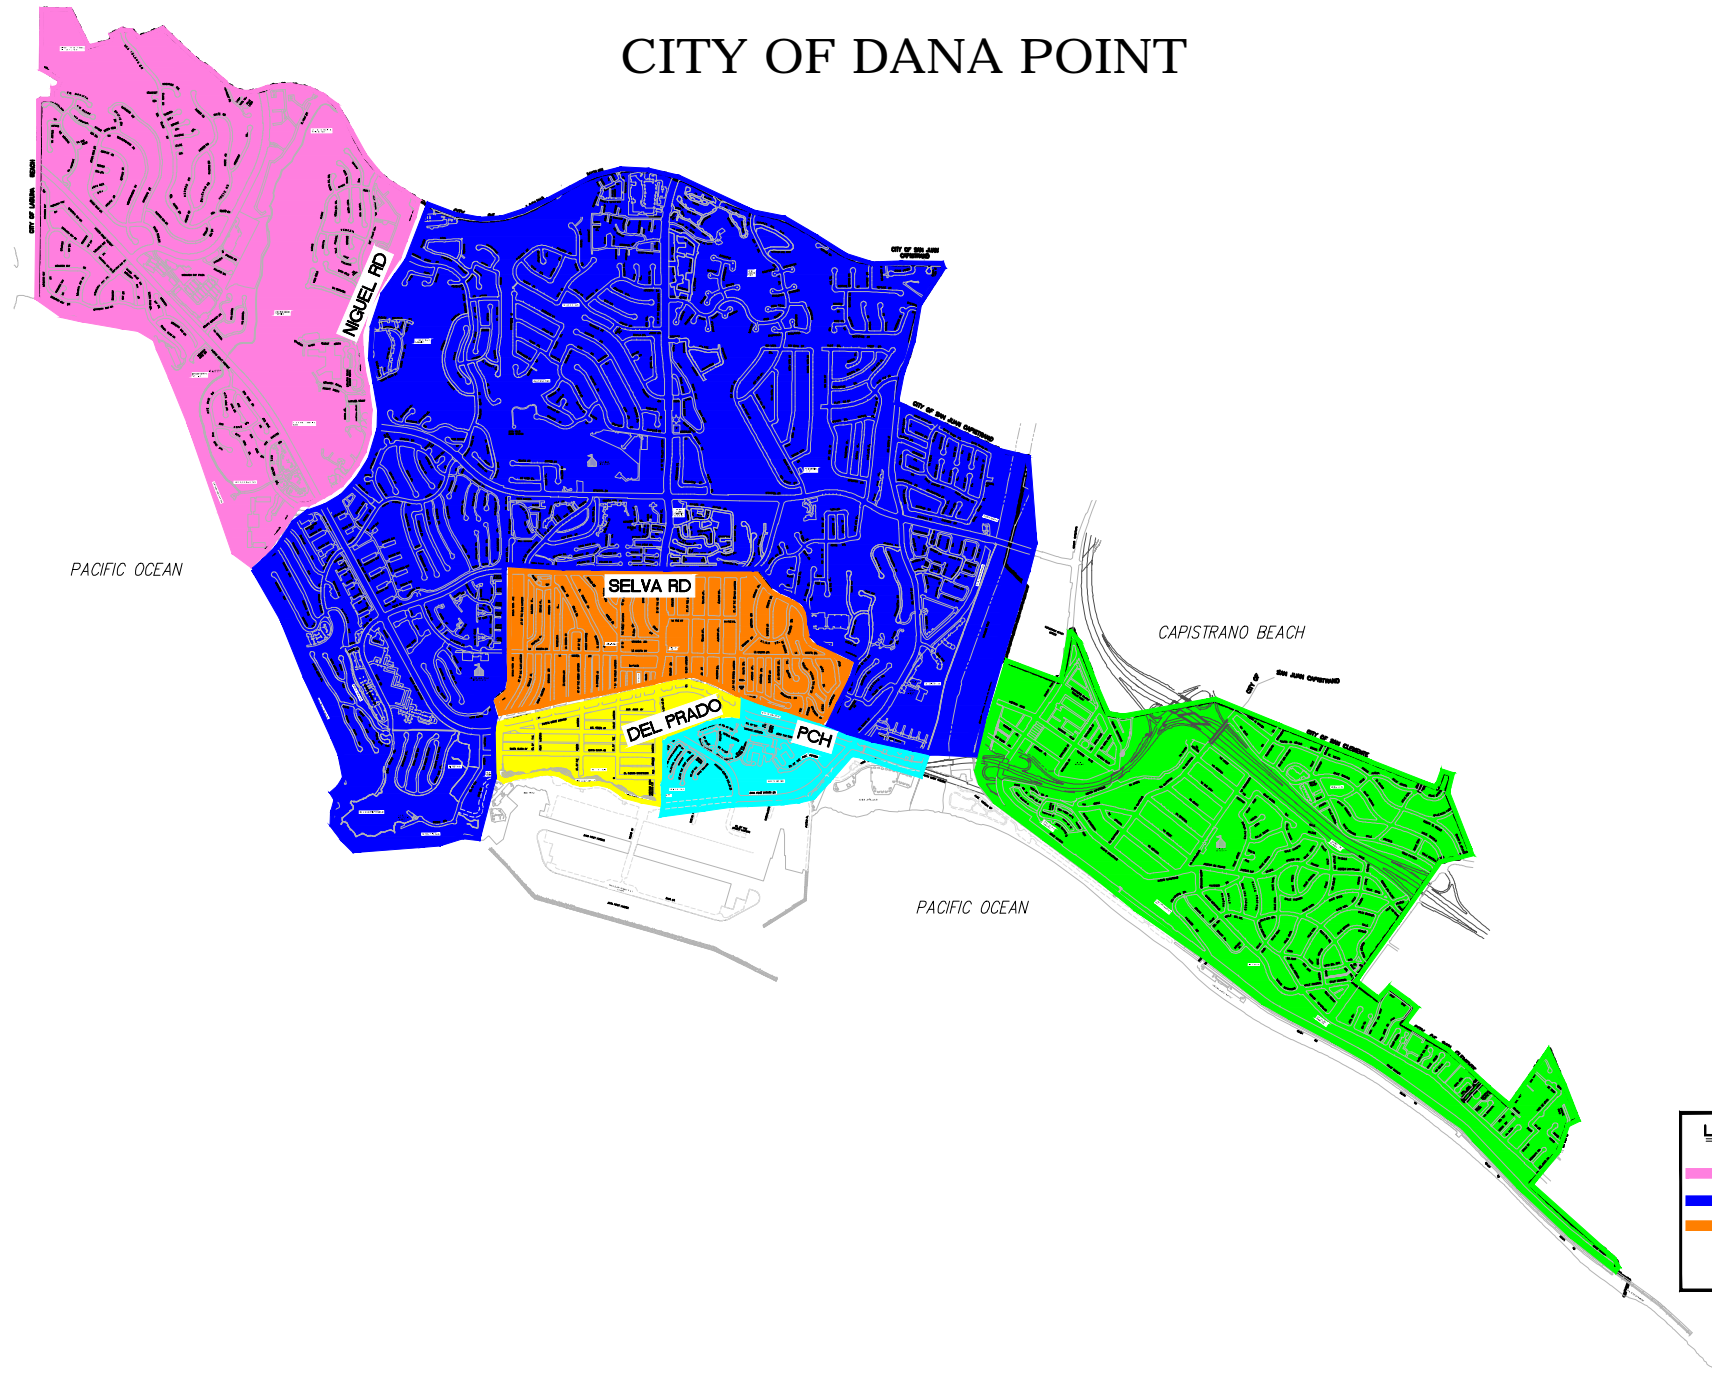

# CITY OF DANA POINT

LEGEND	
	MONARCH BEACH
	CENTRAL DANA POINT
	LANTERN VILLAGE
	LANTERN DISTRICT
	DOHENY/HARBOR AREA
	CAPISTRANO BEACH

NOT TO SCALE

CITY OF DANA POINT