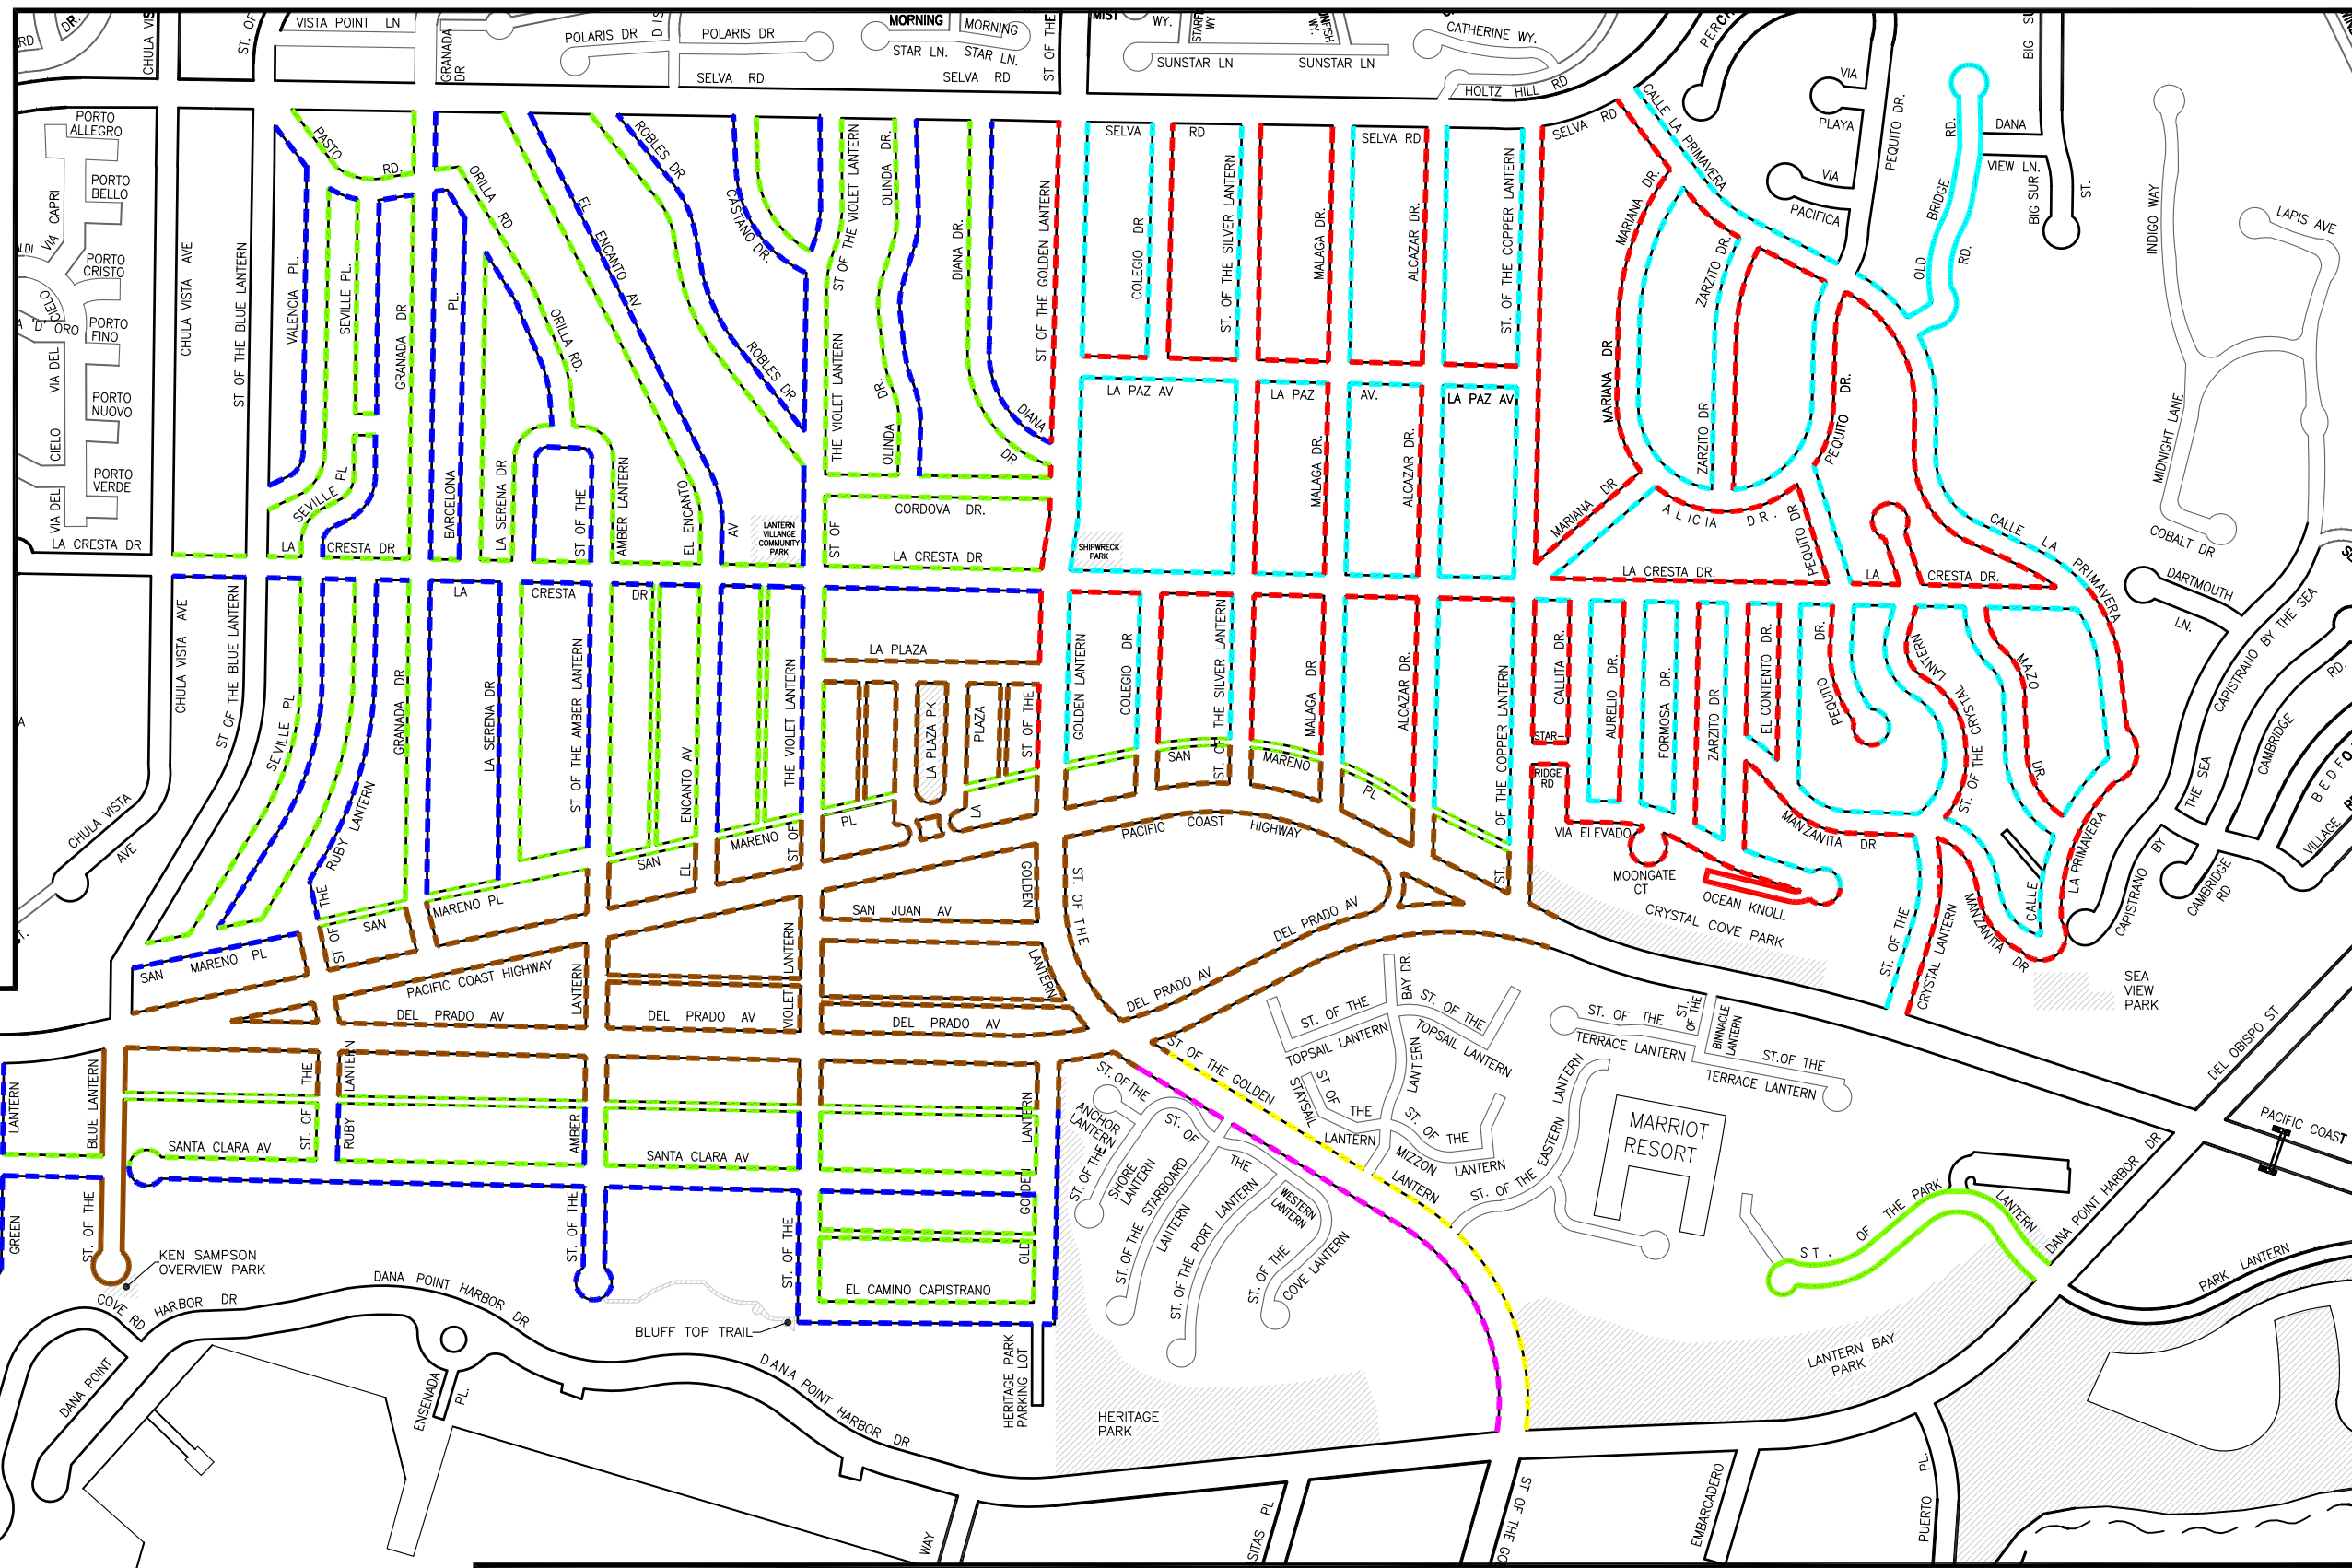

# LEGEND

- MONDAY
  - 6:00 AM - 8:00 AM
  - 8:00 AM - 10:00 AM
  - 10:00 AM - 12:00 PM
  - 5:30 AM - 6:30 AM
- TUESDAY
  - 6:00 AM - 8:00 AM
  - 8:00 AM - 10:00 AM
  - 10:00 AM - 12:00 PM
- WEDNESDAY
  - 6:00 AM - 8:00 AM
  - 8:00 AM - 10:00 AM
  - 10:00 AM - 12:00 PM

NOTE: ALL DASHED LINES INDICATE TICKETED AREAS

## CITY OF DANA POINT WEEKLY STREET SWEEPING SCHEDULE