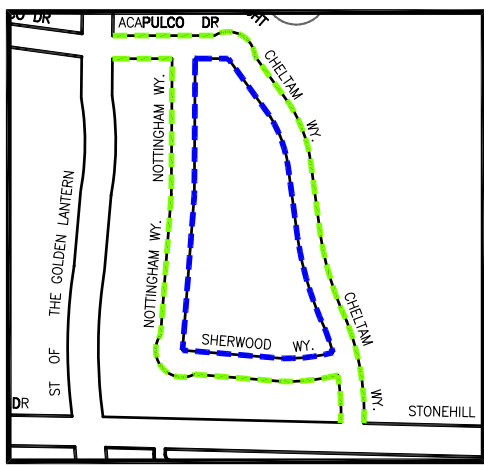

# LEGEND

- MONDAY
  - 6:00 AM - 8:00 AM
  - 8:00 AM - 10:00 AM
  - 10:00 AM - 12:00 PM
  - 5:30 AM - 6:30 AM
- TUESDAY
  - 6:00 AM - 8:00 AM
  - 8:00 AM - 10:00 AM
  - 10:00 AM - 12:00 PM
- WEDNESDAY
  - 6:00 AM - 8:00 AM
  - 8:00 AM - 10:00 AM
  - 10:00 AM - 12:00 PM

NOTE: ALL DASHED LINES INDICATE TICKETED AREAS

## CITY OF DANA POINT WEEKLY STREET SWEEPING SCHEDULE