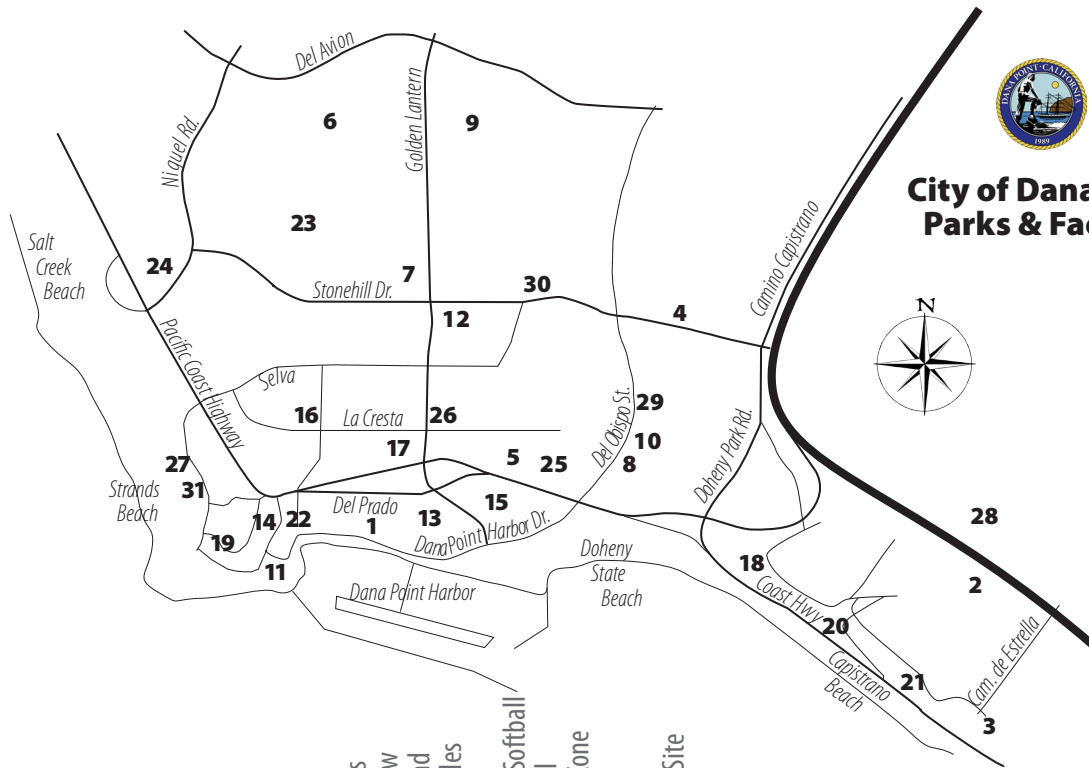

# on map	PARK/FACILITY	Restrooms	Ocean View	Playground	Picnic Tables	BBQs	Baseball/Softball	Basketball	Dog Fun Zone	Volleyball	Tennis	Wedding Site	ADDRESS
1	Bluff Top Trail	•											Violet Lantern @ El Camino Capistrano
2	Calle Paloma Parkette		•										Calle Paloma @ Calle Los Robles
3	Chloe Luke Overlook		•										Camino Capistrano @ Camino de Estrella
4	Creekside Park	•		•	•			•	•	•			25743 Stonehill Drive
5	Crystal Cove Park		•						•				25044 Via Elevado
6	Dana Crest Park			•	•	•		•					24461 Josiah Drive
7	Dana Hills High School	•					•	•			•		33333 Golden Lantern
8	Dana Point Community Center	•						•		•			34052 Del Obispo Street
9	Dana Woods Park				•	•							24900 Dana Woods
10	Del Obispo Park	•		•	•	•	•				•		34052 Del Obispo Street
11	Harbor Point Park		•										34801 Scenic Drive
12	Harry Otsubo Community Gardens		•										24800 Stonehill Drive
13	Heritage Park		•						•			•	34400 Old Golden Lantern
14	Hill Top Park		•										34331 Green Lantern
15	Lantern Bay Park	•	•	•	•	•						•	25111 Park Lantern Road
16	Lantern Village Community Park												La Cresta @ Violet Lantern
17	La Plaza Park				•								Pacific Coast Highway N of Golden Lantern
18	Louise Leyden Park		•										Dana Bluff W. @ Via Verde
19	Nature Interpretive Center	•	•										34558 Scenic Drive
20	Palisades Gazebo		•										• 26401 Palisades Drive
21	Pines Park		•	•	•	•							• 34941 Camino Capistrano
22	Samson Overview Gazebo		•										• at the end of Blue Lantern
23	Sea Canyon Park	•		•	•	•			•				33093 Santiago Drive
24	Sea Terrace Park		•	•					•				Pacific Coast Highway @ Niguel Road
25	Sea View Park		•	•									25262 Manzanita
26	Shipwreck Park		•	•									33972 Golden Lantern
27	Strands Vista Park	•	•										34201 Selva Road
28	Sunset Park	•		•	•	•							34345 Calle Naranja
29	Sycamore Creek Trail												Del Obispo @ Quail Run
30	Thunderbird Park	•		•	•	•	•	•					33422 Ocean Hill Drive
31	Veterans Memorial Park												34201 Selva Road